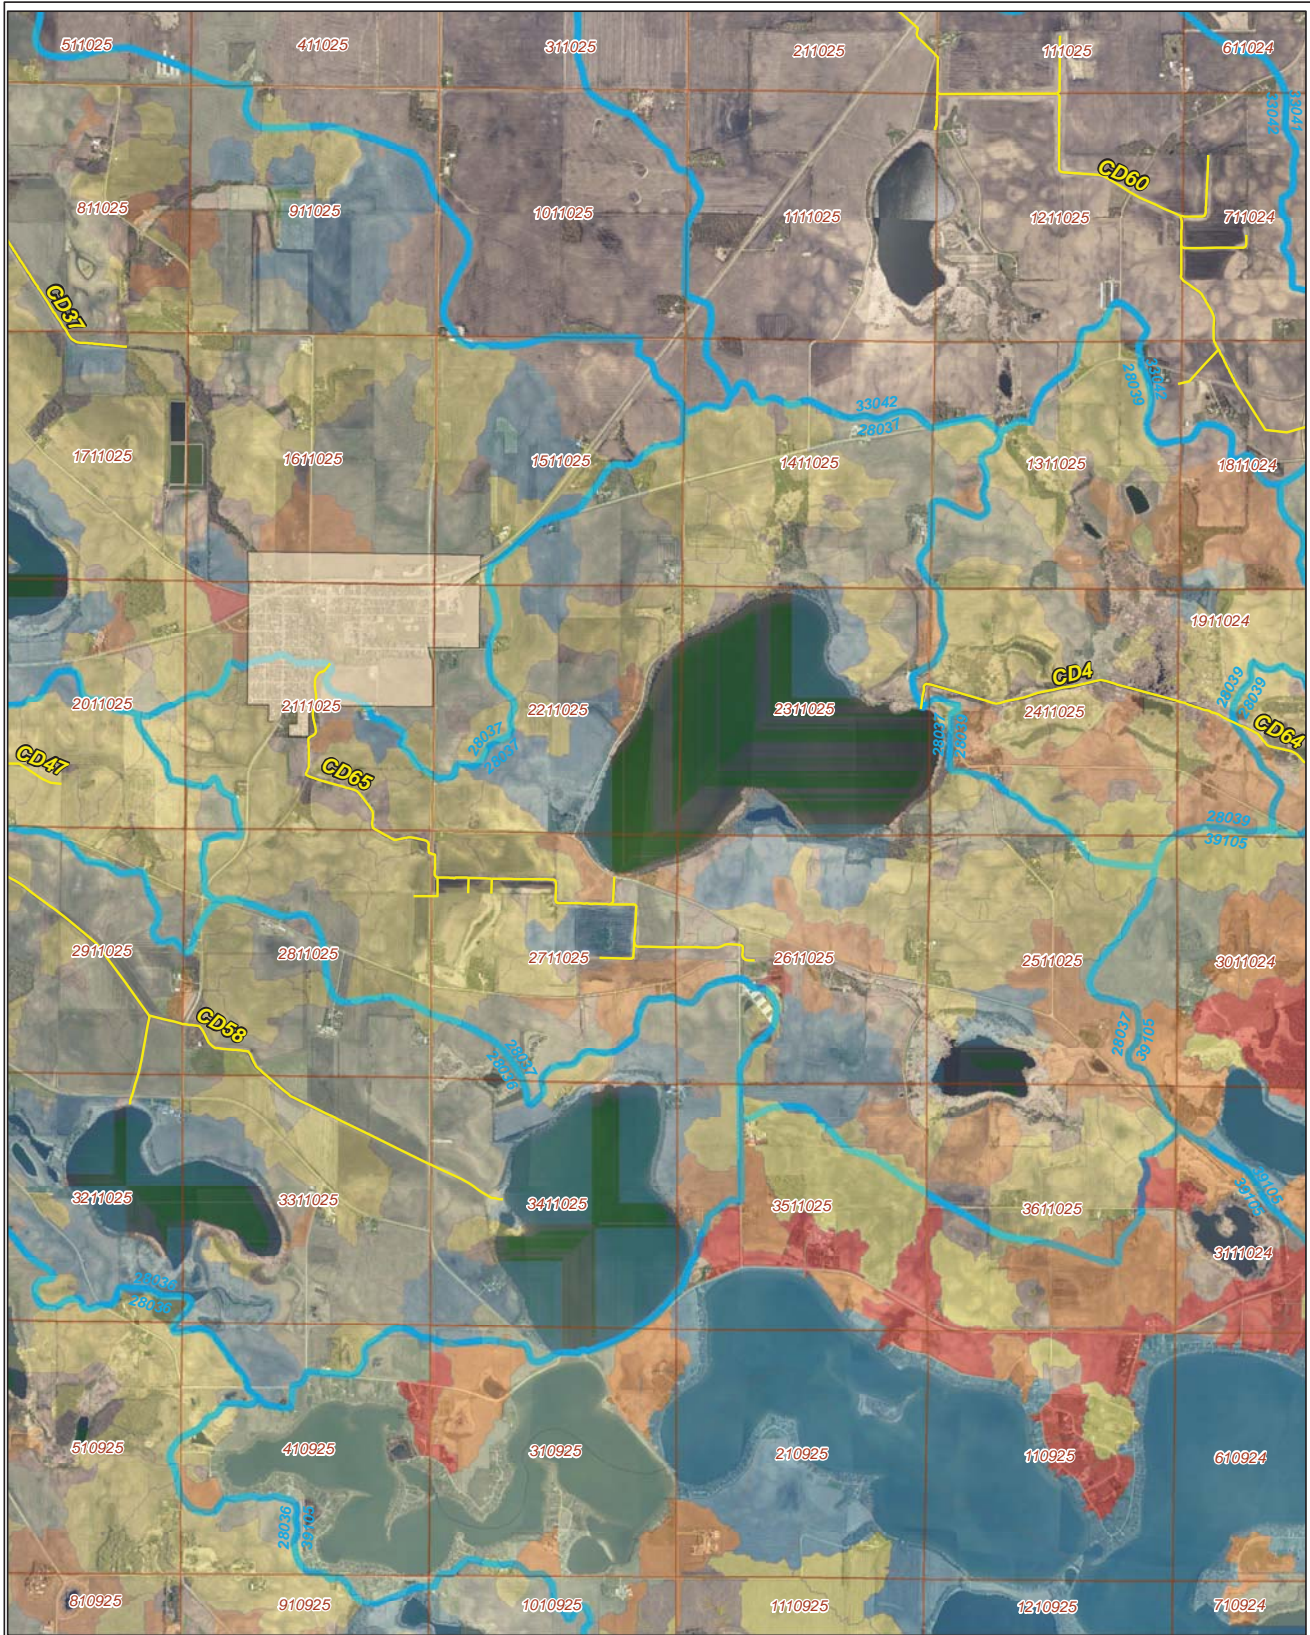

High Priority - Stream Power Index Sites

Ditch Name: CD65

Legend

Mean SPI Rank	Combined Sediment and SPI Rank	
Low	Low	Ditches
Low/Moderate	Low/Moderate	Sections
Moderate	Moderate	Cities
High/Moderate	Moderate/High	Ditch Watershed
High	High