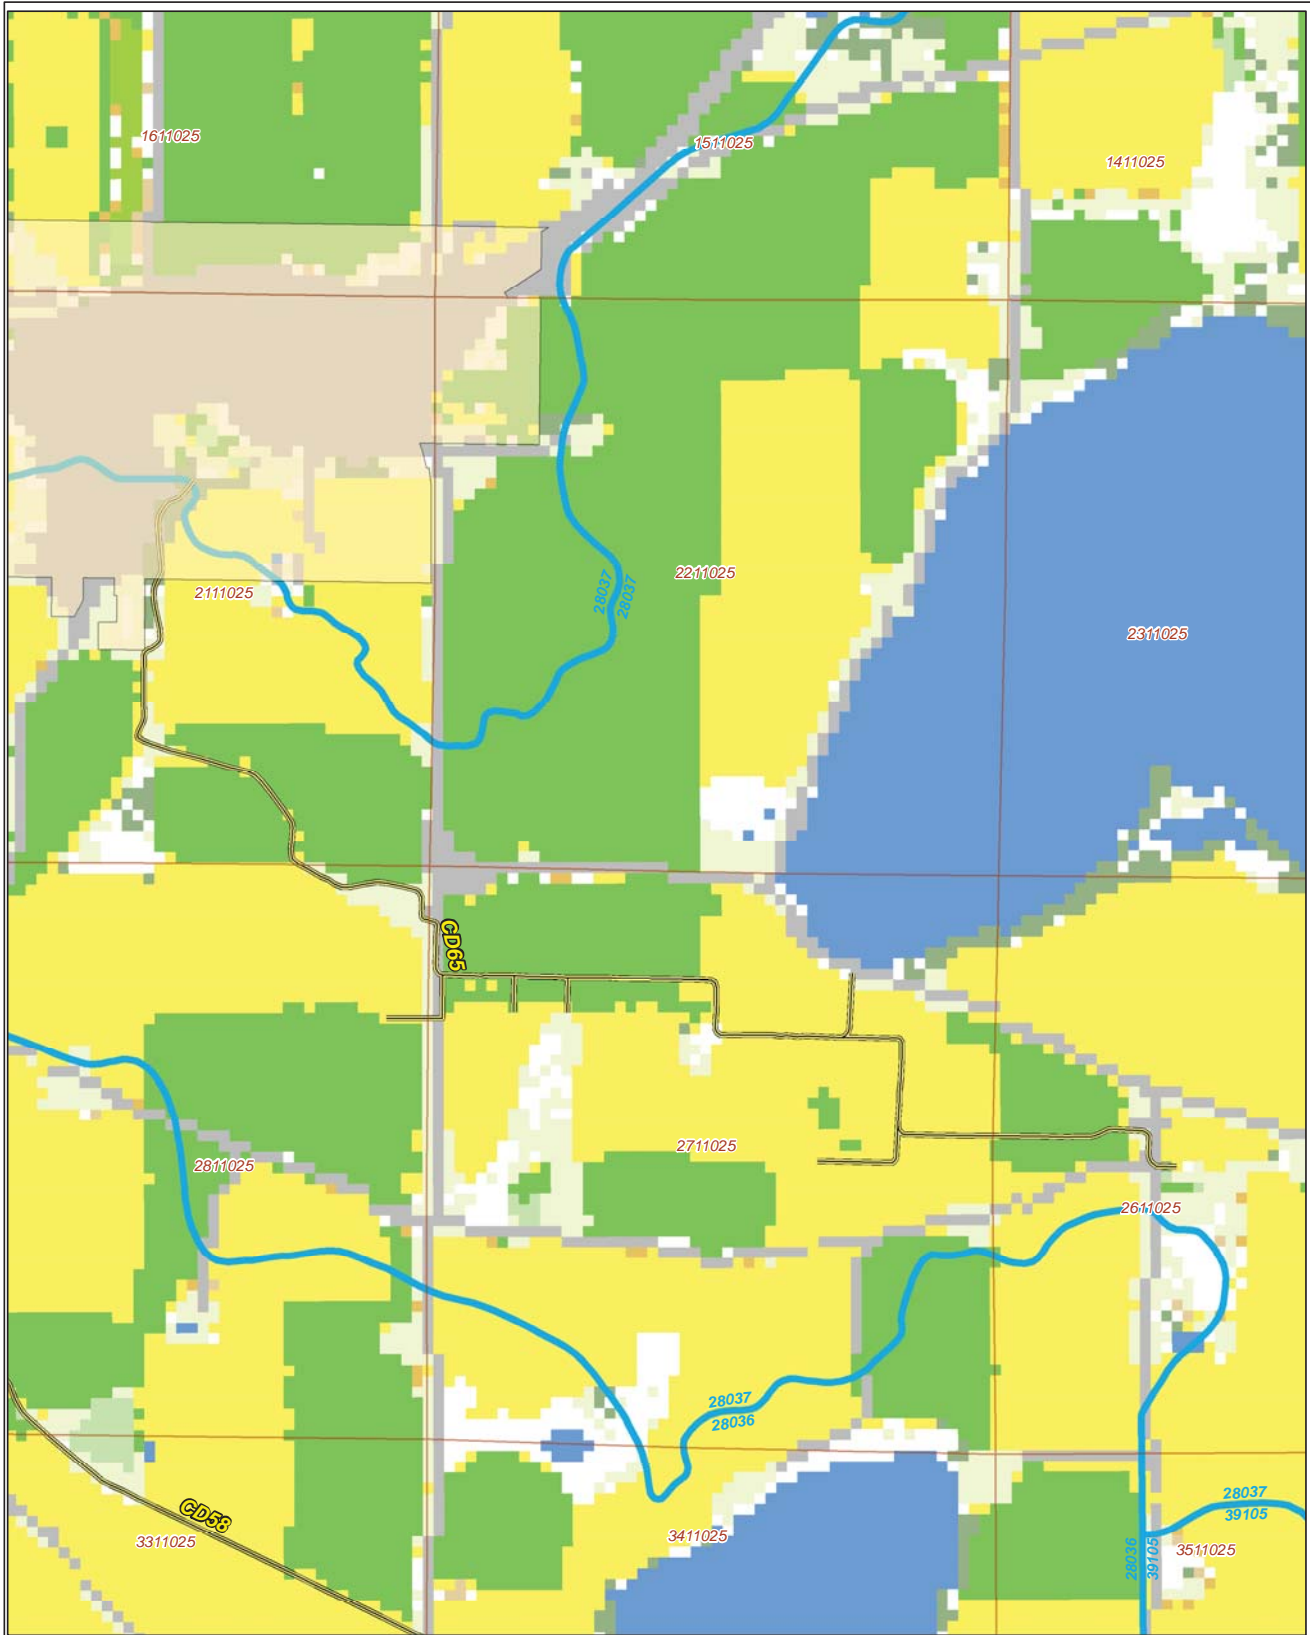

# CD 65

**Legend**

- Sections
- Cities
- Ditches**
- 
- 
- Ditch Watershed

## Legend

- Retention Locations
- Sections
- Cities
- Ditches
- Ditch Watershed

## Legend

-  Ditches
-  Needs Buffer
-  Sections
-  Cities
-  Ditch Watershed

Ditch Name: CD65  
Percent Buffered: 36.51%

# 2015 Crop Coverage

Ditch Name: CD65

Legend		
Coverage Type		
Alfalfa	Open Water	Sections
Corn	Other Hay/Non Alfalfa	Cities
Forest	Peas	Ditches
Developed Area	Soybeans	Ditch Watershed
Grass/Pasture	Spring Wheat	
	Sweet Corn	