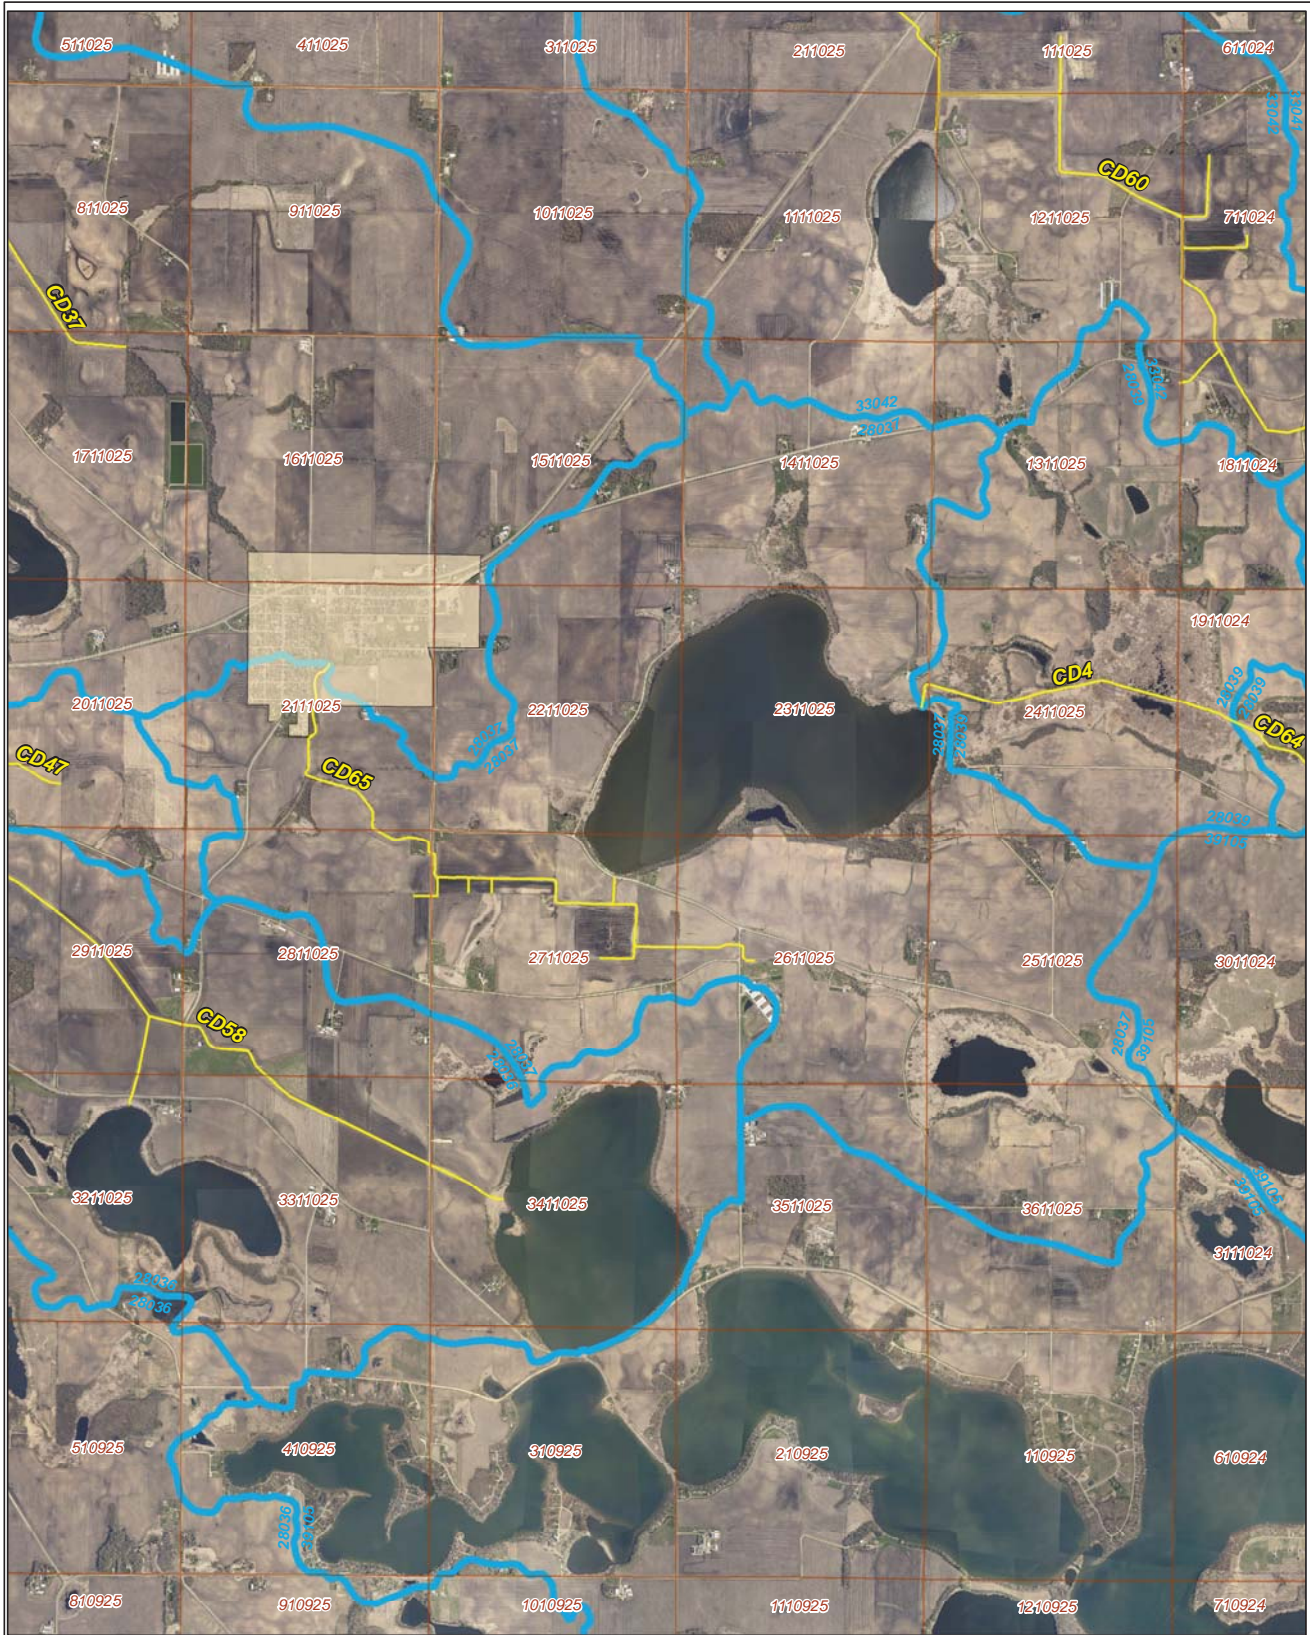

Ditch Watershed

Legend

- Sections
- Cities
- Ditches
- Ditch Watershed

Ditch ID: 28037CD65
Acres: 4639