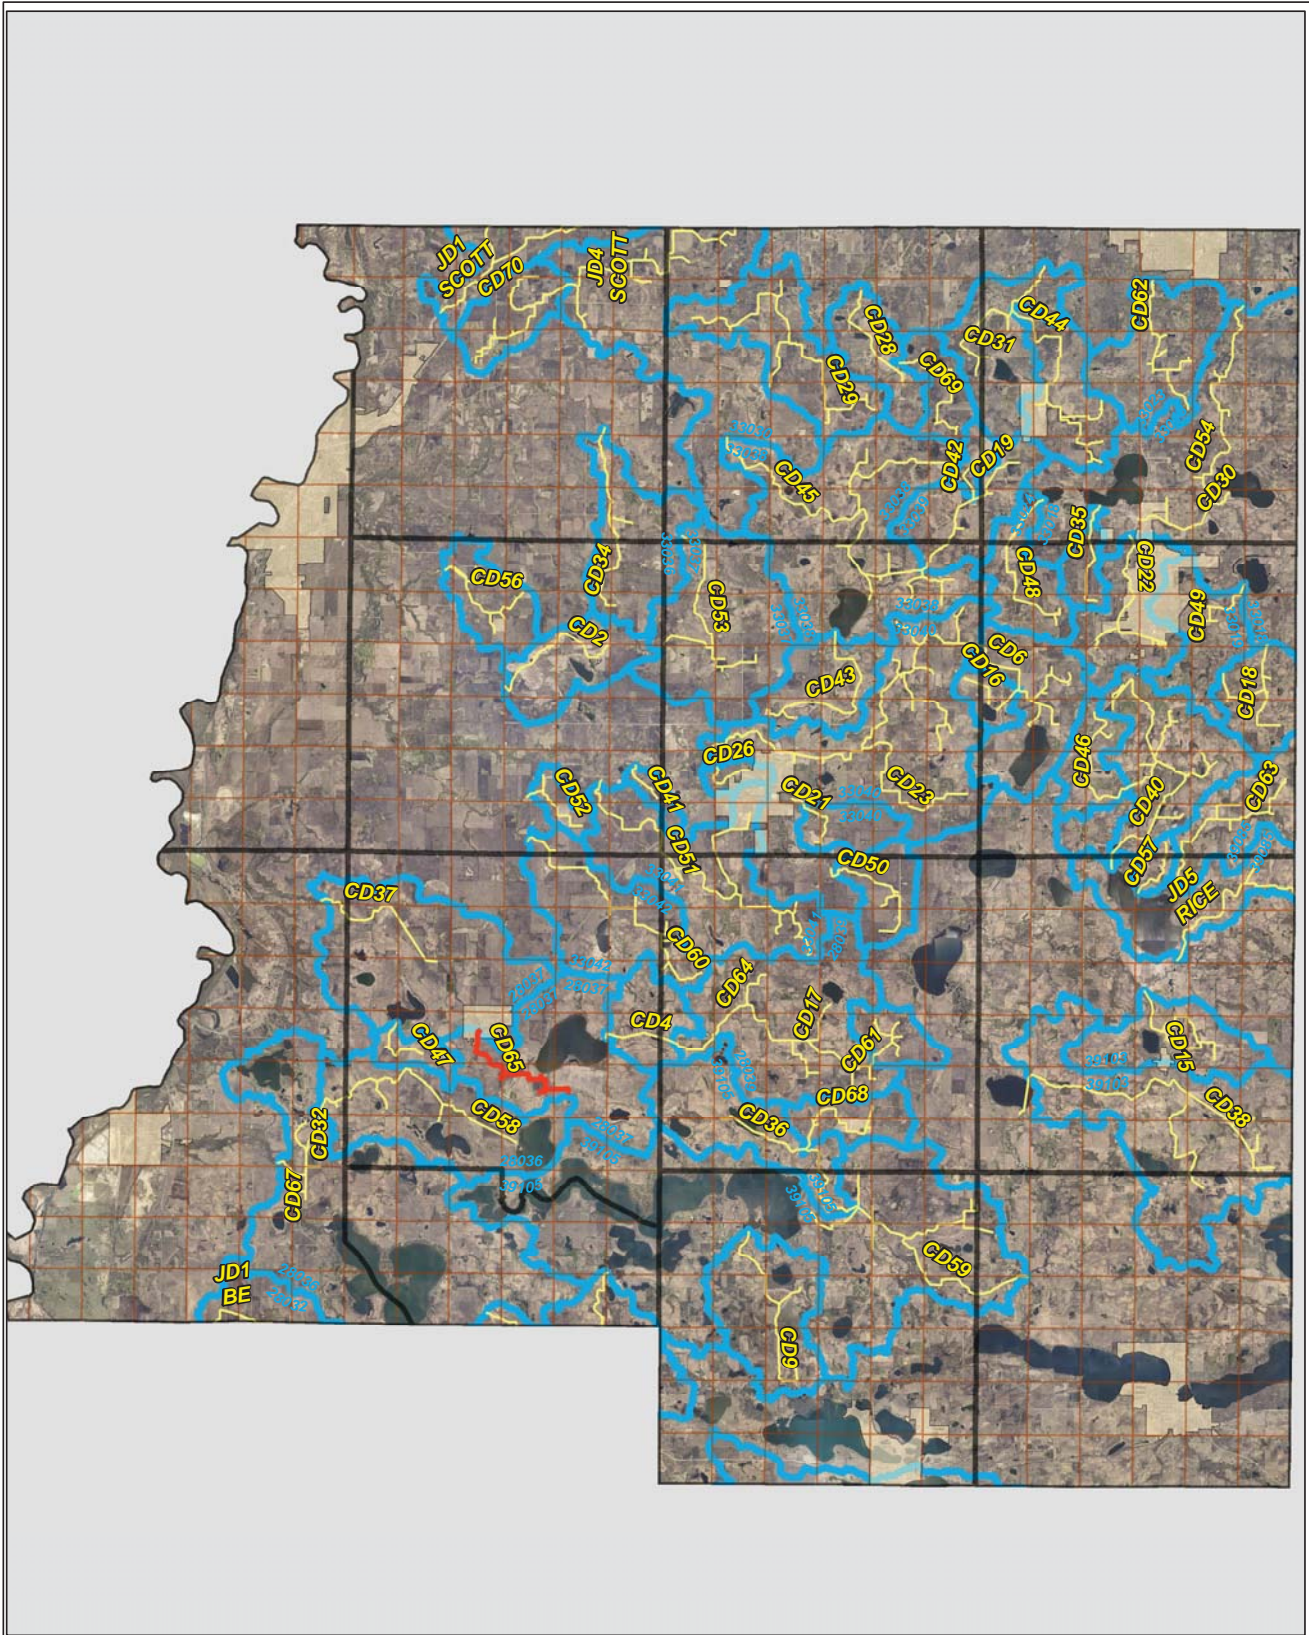

# CD 65

**Legend**

- Sections
- Cities
- Ditches**
- 
- 
- Ditch Watershed

## Legend

- Ditch Inventory
- Sections
- Cities
- Ditches
- Ditch Watershed

Ditch Name: CD65

## Legend

Mean SPI Rank	Combined Sediment and SPI Rank	
Low	Low	Ditches
Low/Moderate	Low/Moderate	Sections
Moderate	Moderate	Cities
High/Moderate	Moderate/High	Ditch Watershed
High	High	

## Legend

- Retention Locations
- Sections
- Cities
- Ditches
- Ditch Watershed