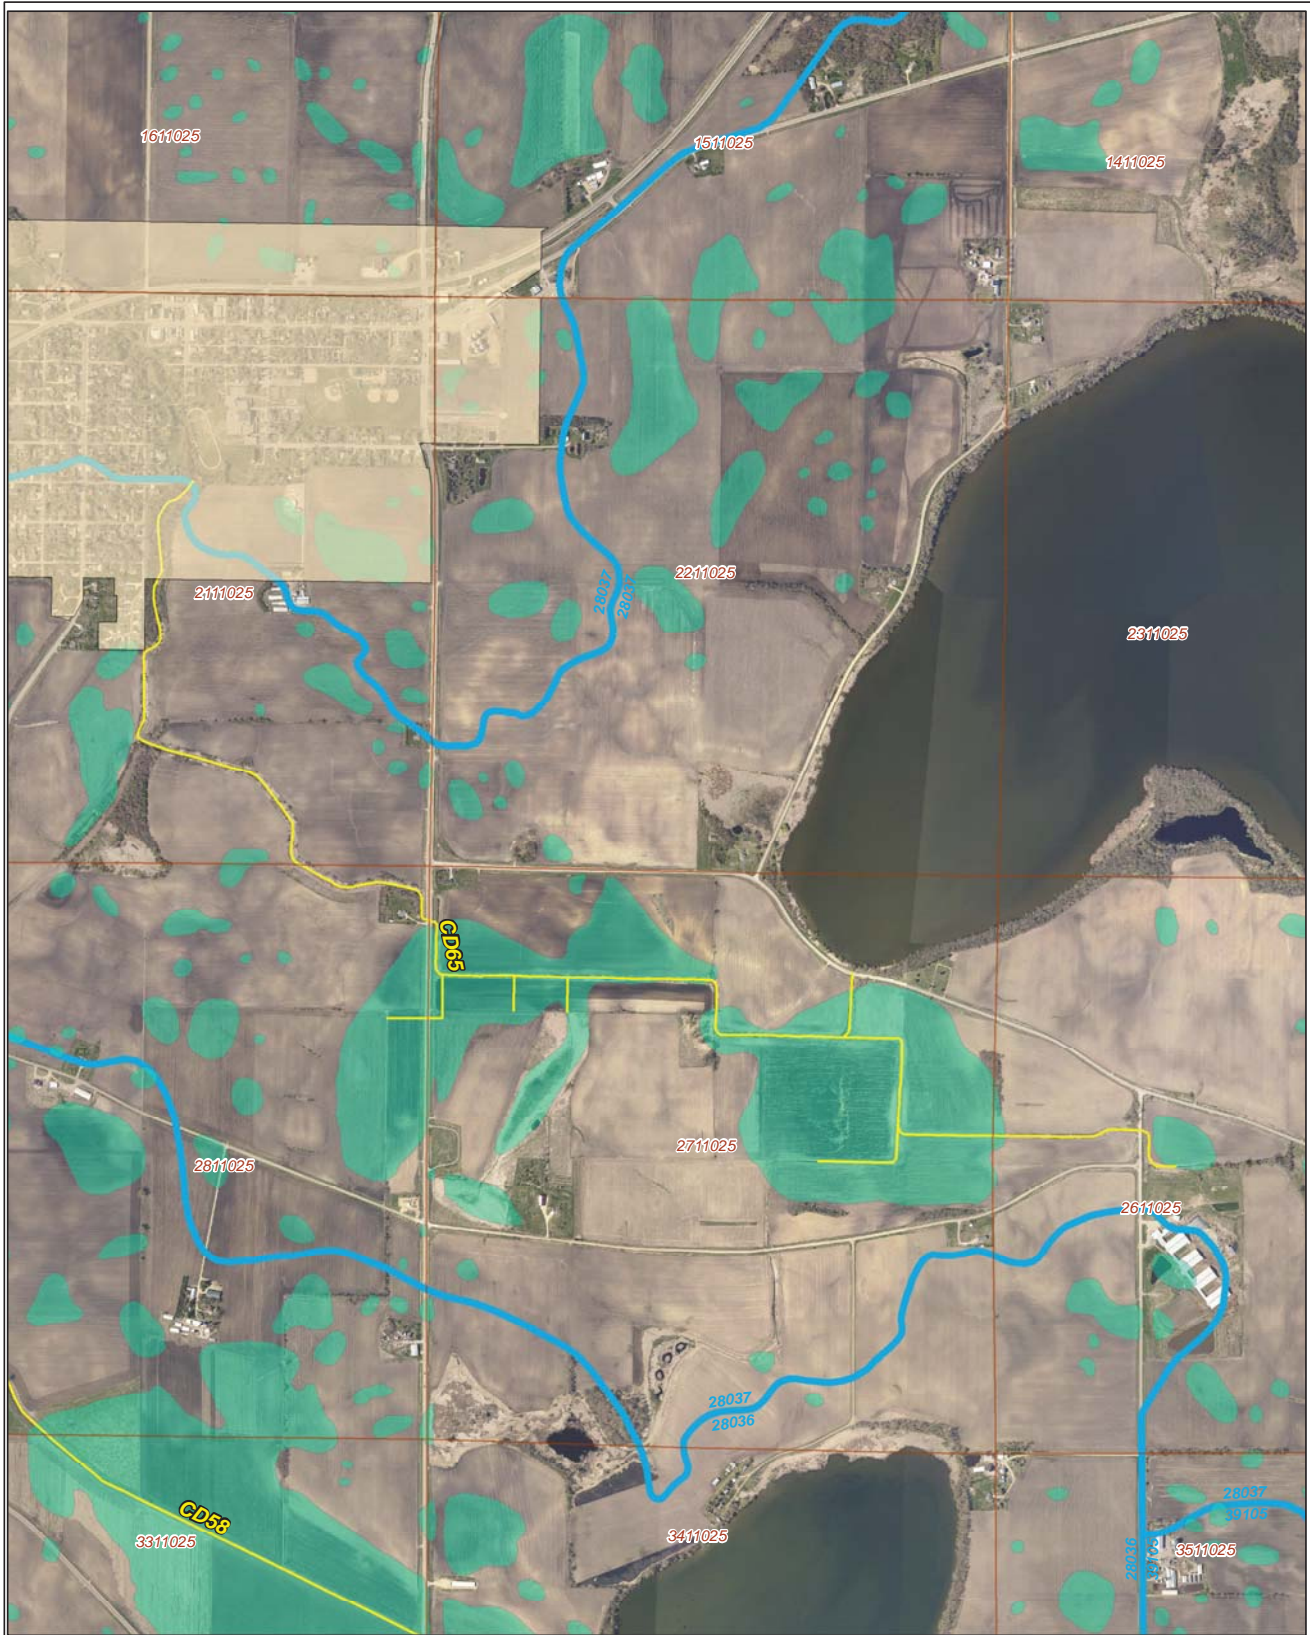

Restorable Wetlands

Ditch Name: CD65

Legend

- Retention Locations
- Sections
- Cities
- Ditches
- Ditch Watershed