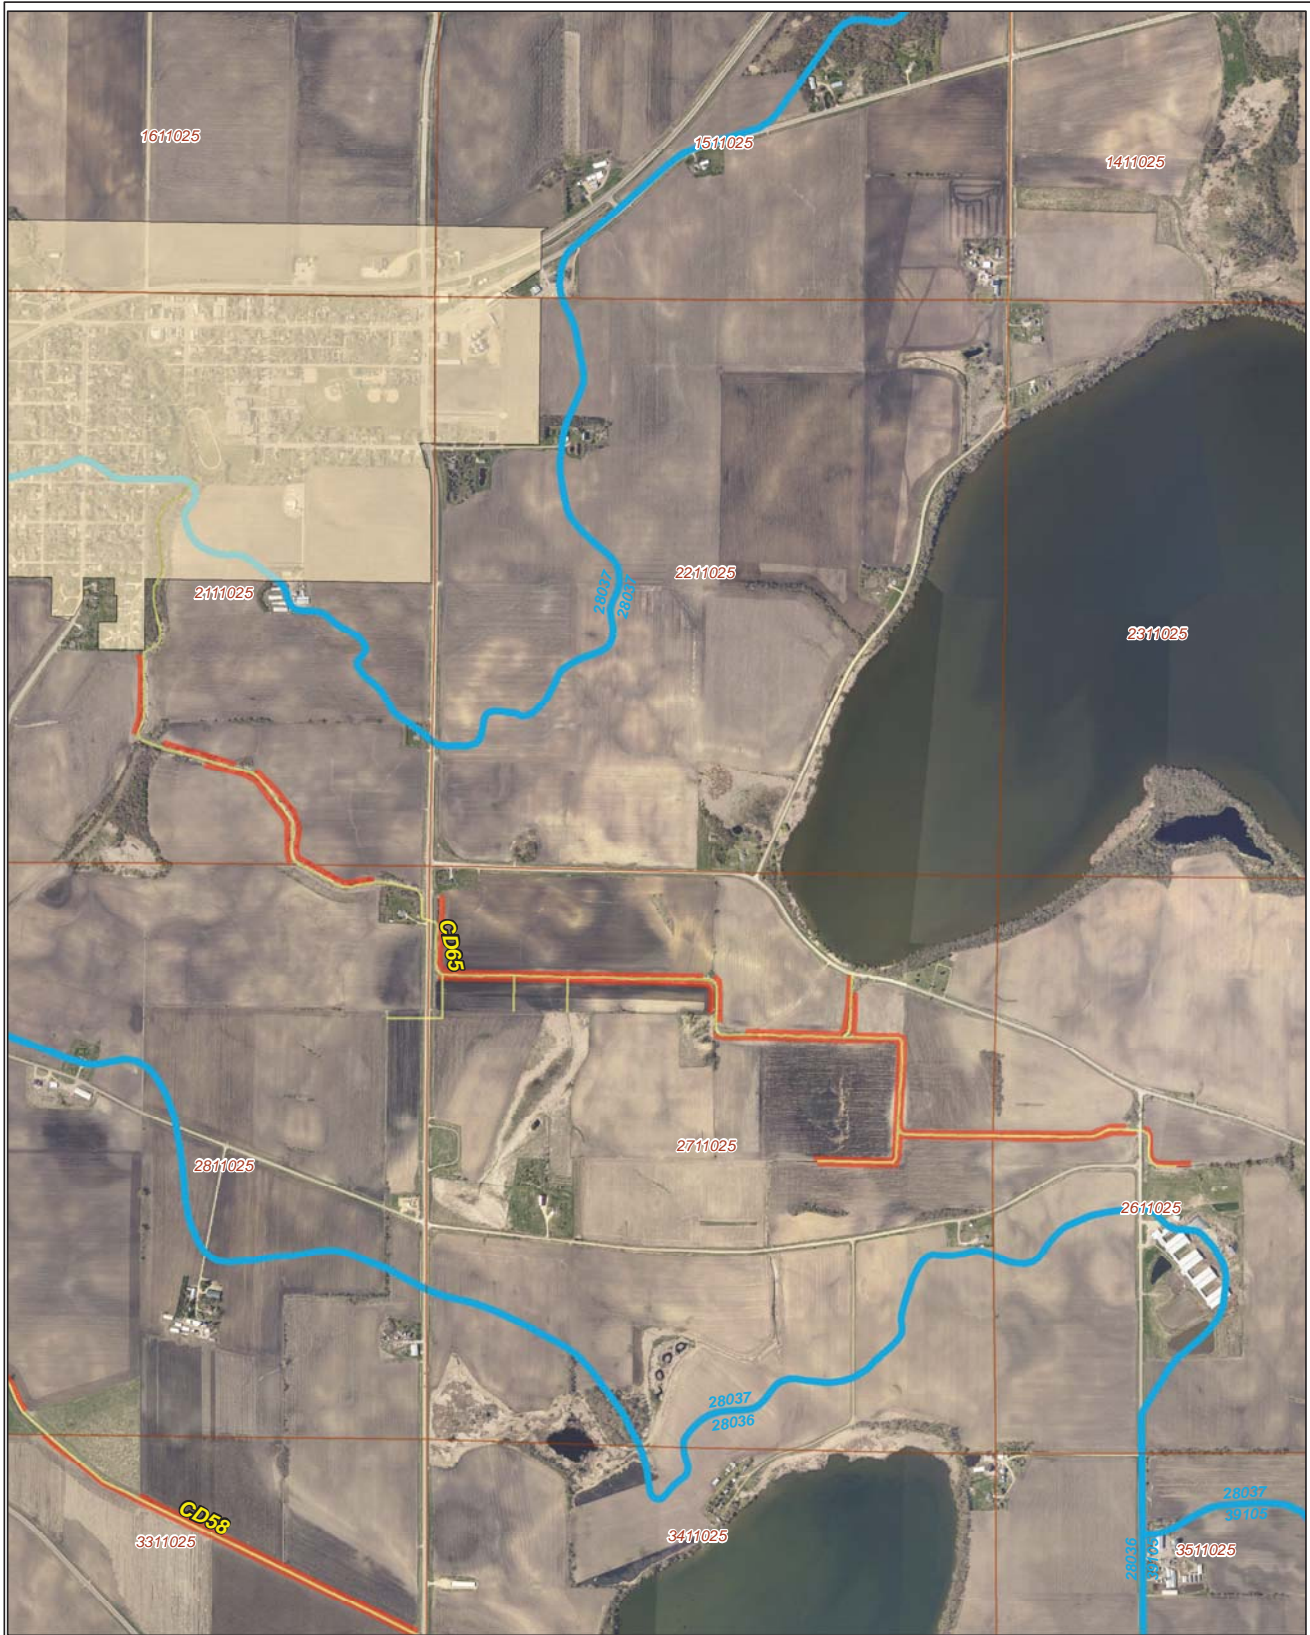

Ditch Buffer

Legend

- Ditches
- Needs Buffer
- Sections
- Cities
- Ditch Watershed

Ditch Name: CD65
Percent Buffered: 36.51%