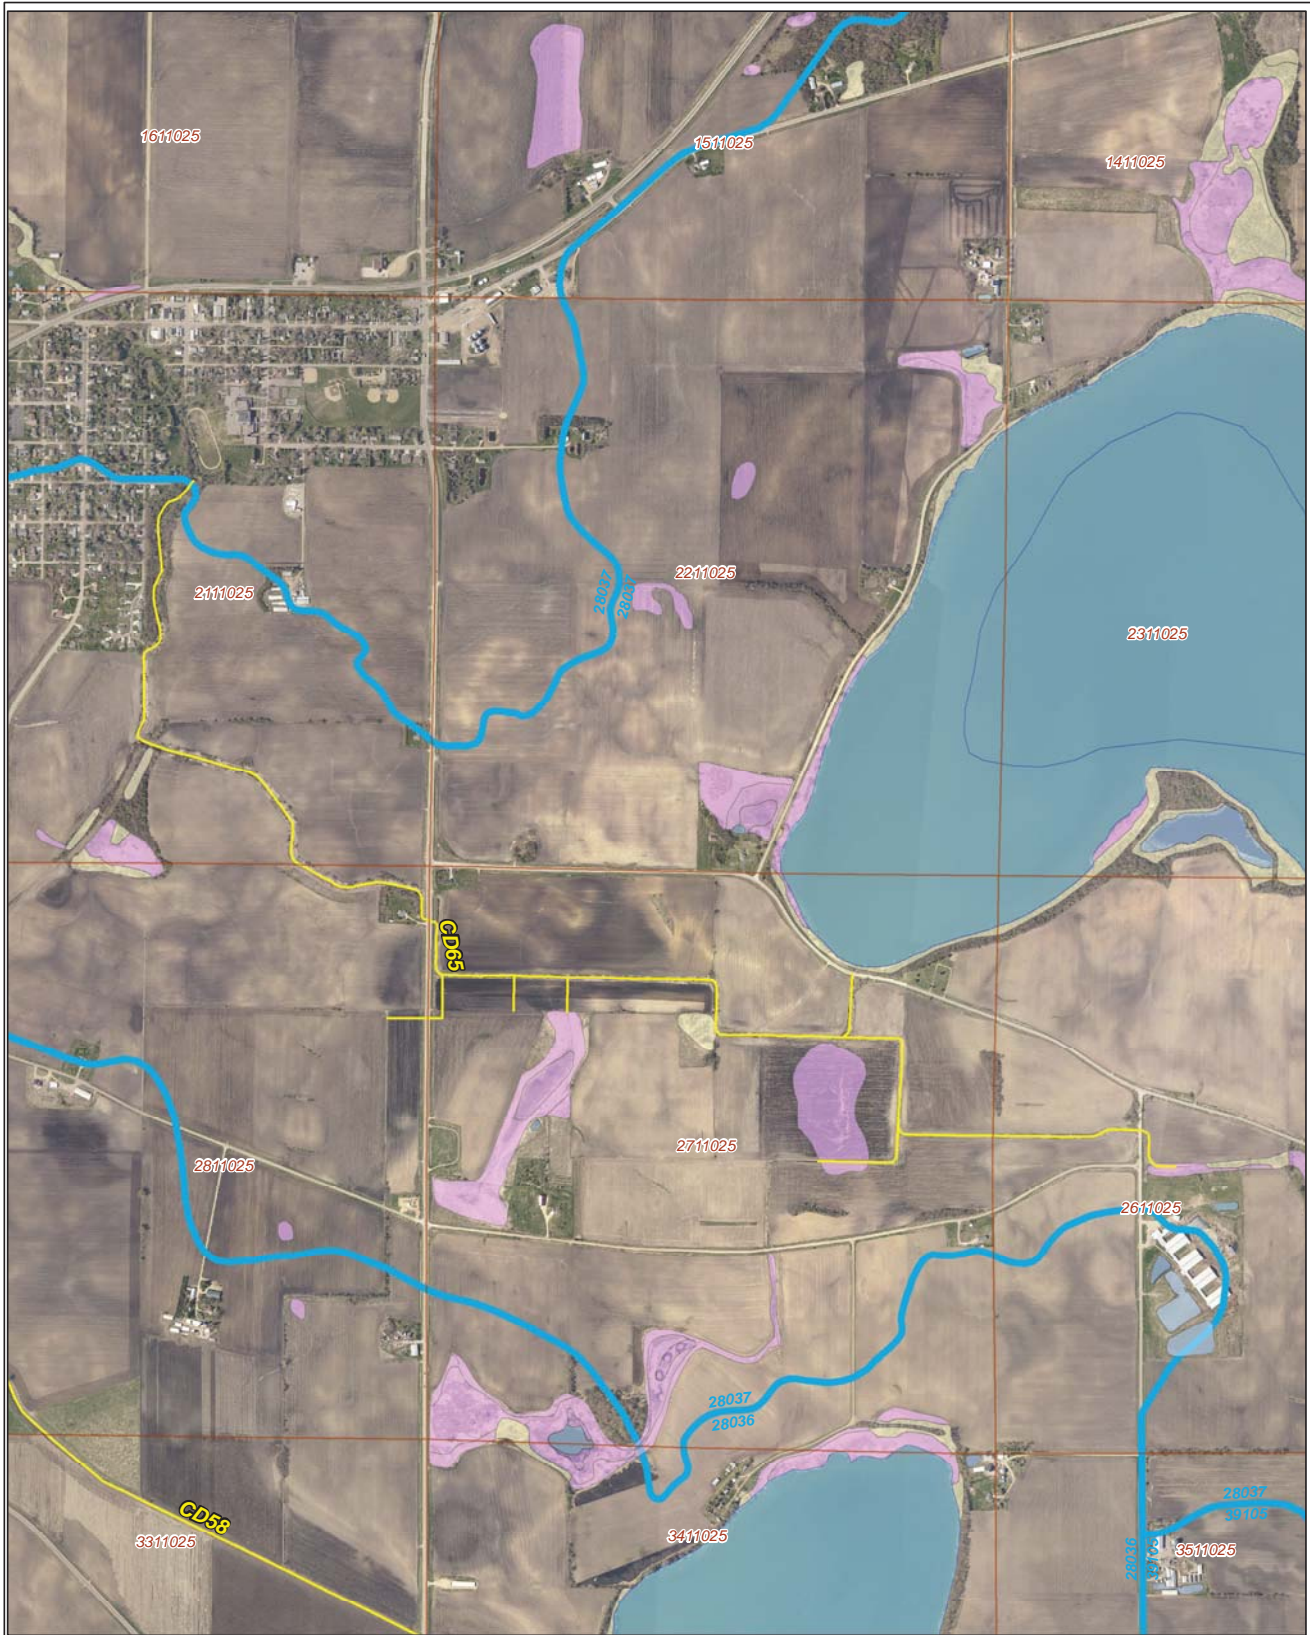

2015 Wetland Inventory

Ditch Name: CD65

Legend	
	Freshwater Emergent Wetland
	Freshwater Forested/Shrub Wetland
	Freshwater Pond
	Lake
	Riverine
	Sections
	Ditches
	Ditch Watershed